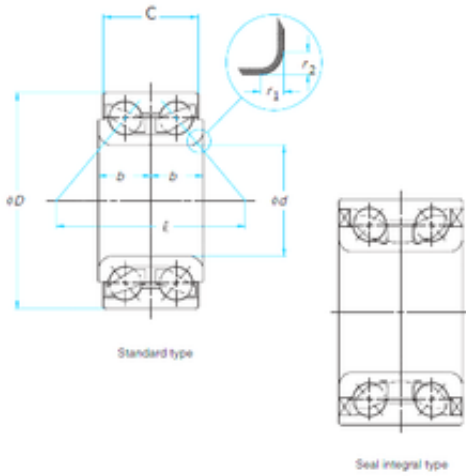

MianKang Bearing Co., Ltd.

45 mm x 84 mm x 42 mm timken 510050 bearing

Bearing No. 510050

Size	45x84x42 mm
Bore Diameter	45 mm
Outer Diameter	84 mm
Width	42 mm
d	45 mm
D	84 mm
B	42 mm

510050 Bearing 2D drawings and 3D CAD models